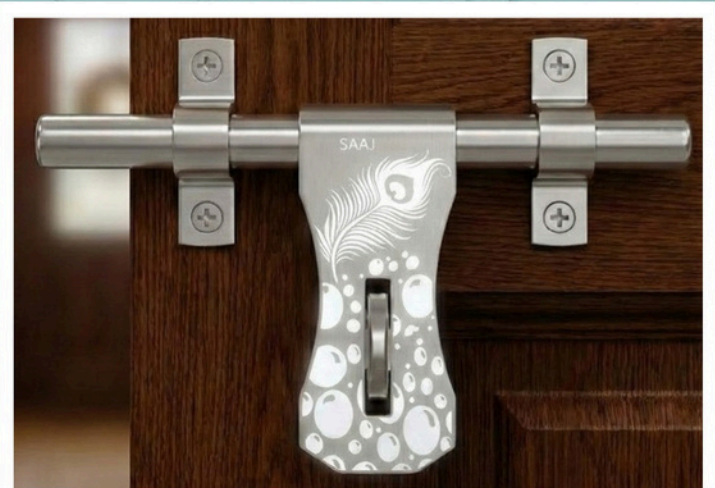

Rose 106

SIZE:- 10X16X3MM

Stainless Steel

MRP: 320/-