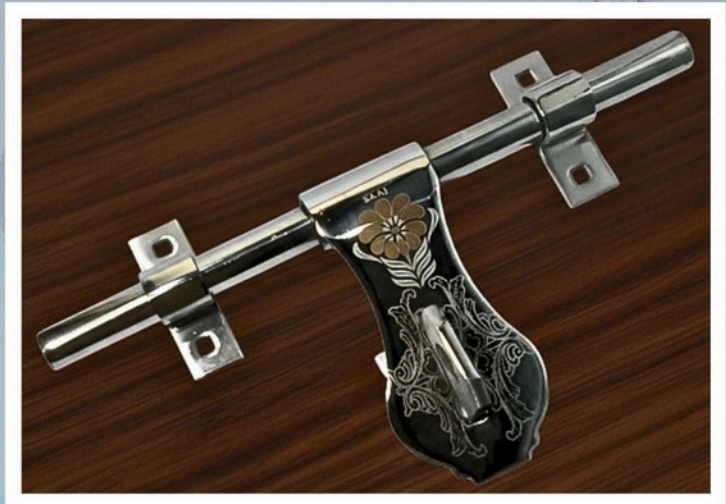

Sunflower 102

SIZE:- 10X16X3MM

Stainless Steel

MRP: 345/-