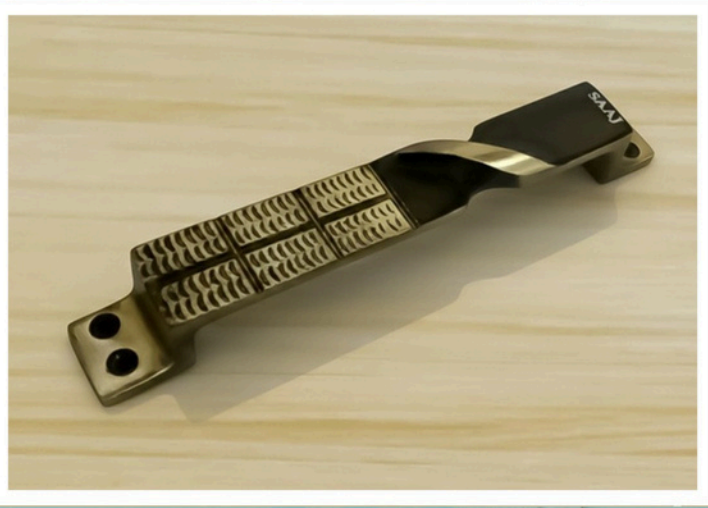

## *Tower Bolt*

**SIZE:- 6 INCH**

Stainless Steel

MRP: 96/-

## *Tower Bolt*

**SIZE:- 8 INCH**

Stainless Steel

MRP: 128/-

*Door  
Handle(Aluminium)*

**CODE:- 101**

**MRP: 110/-**

*Door  
Handle(Aluminium)*