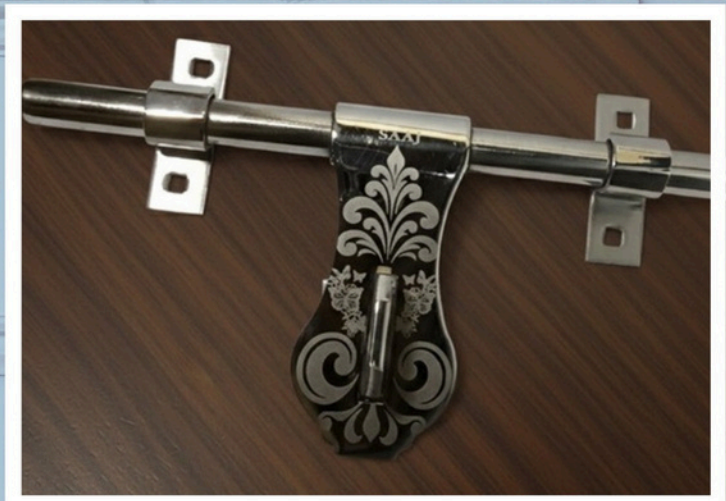

Sunflower 104

SIZE:- 10X16X3MM

Stainless Steel

MRP: 345/-