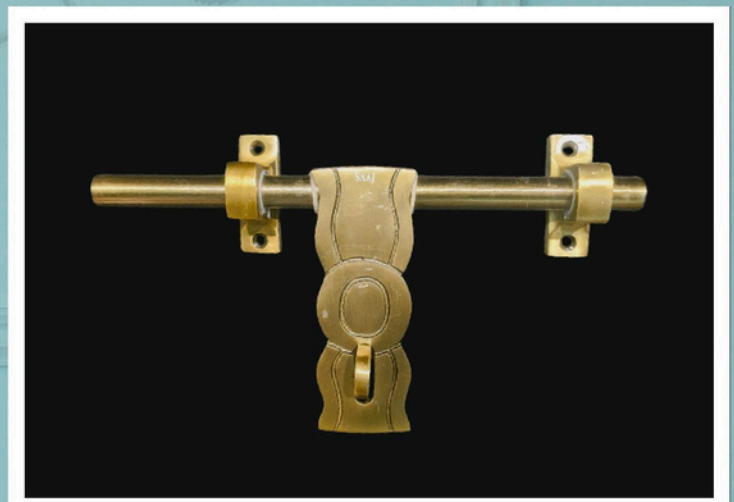

ALMUNIIUM

HANDLE

MRP: 510/-