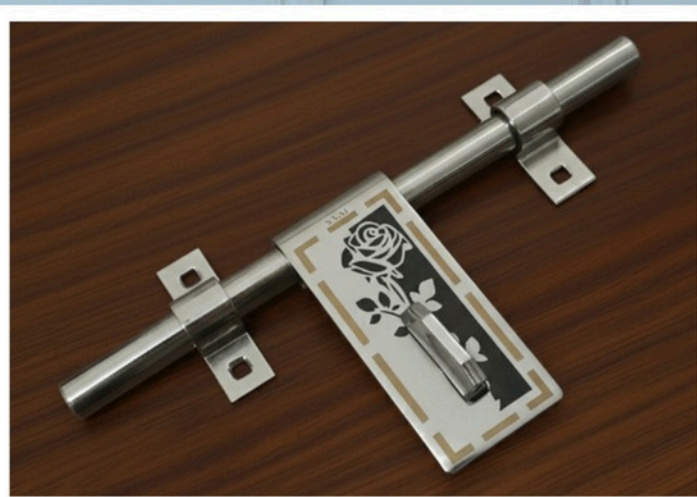

The logo for SED SAAJ EXPO PRIVATE LIMITED is centered at the top. It features the letters 'SED' in a large, bold, dark blue font. Below 'SED', the word 'SAAJ' is written in a bright blue font, and 'EXPO' is in a dark blue font. Underneath 'SAAJ EXPO', the words 'PRIVATE LIMITED' are written in a smaller, dark blue, all-caps font. The background of the entire page is a light gray with a subtle, repeating pattern of white rectangular panels, resembling a wall or door panels.

## *Jasmin 101*

**SIZE:- 10X16X3MM**

**Stainless Steel**

**MRP: 320/-**