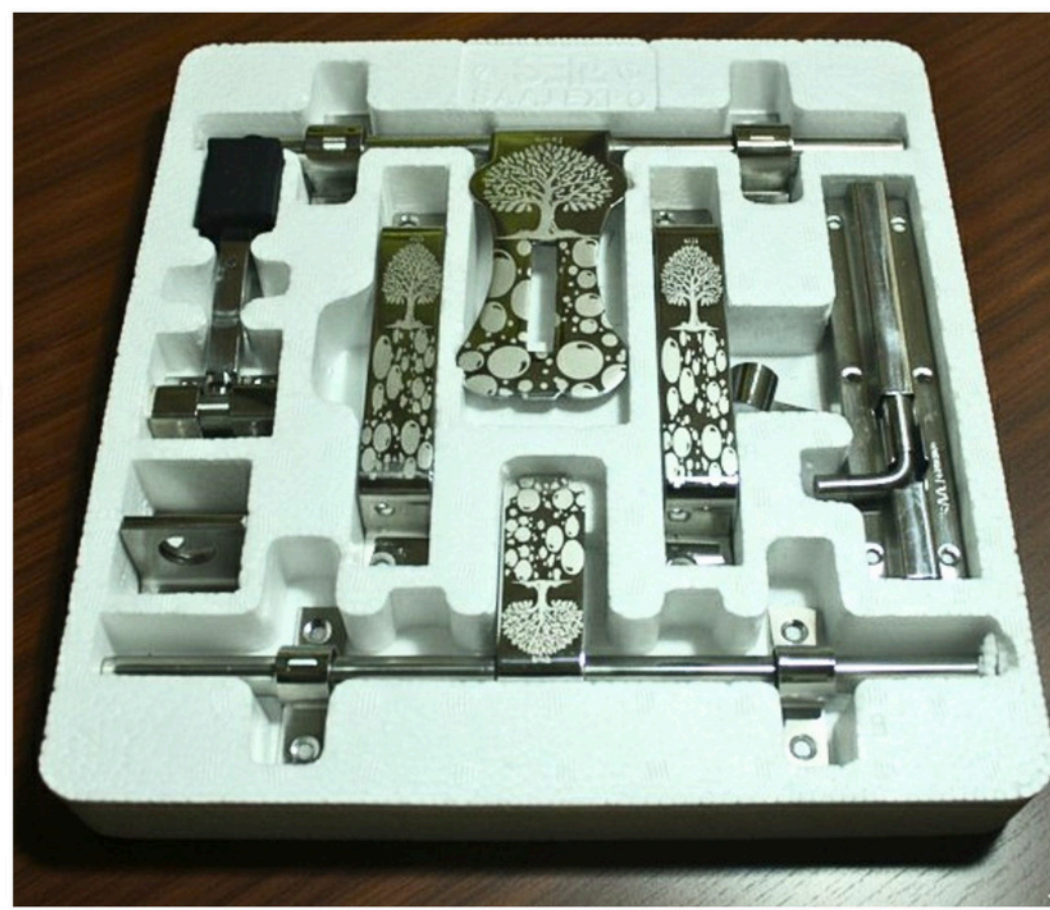

SD. DOOR KIT:-102