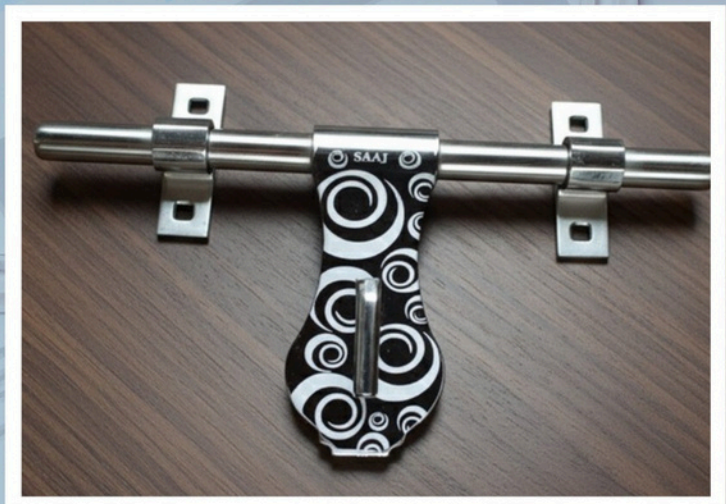

## *Rose 106*

**SIZE:- 10X16X3MM**

**Stainless Steel**

**MRP: 320/-**

## *Sunflower 101*

**SIZE:- 10X16X3MM**

Stainless Steel

MRP: 345/-

## *Sunflower 102*

**SIZE:- 10X16X3MM**

Stainless Steel

MRP: 345/-

## *Sunflower 103*

**SIZE:- 10X16X3MM**

Stainless Steel

MRP: 345/-