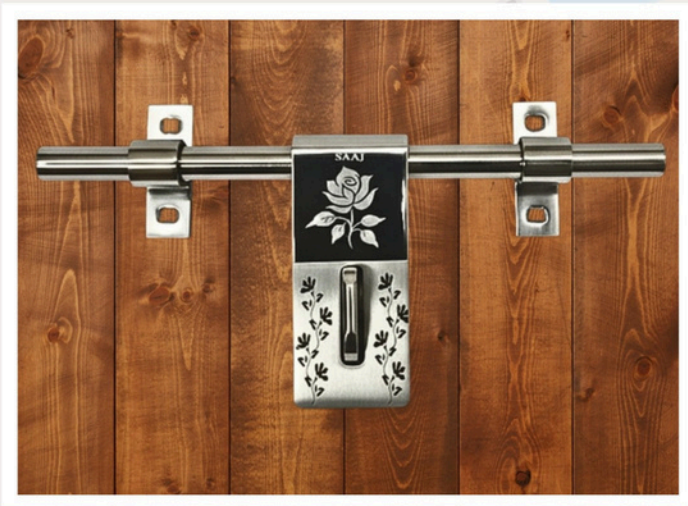

Jasmin 105

SIZE:- 10X16X3MM

Stainless Steel

MRP: 320/-