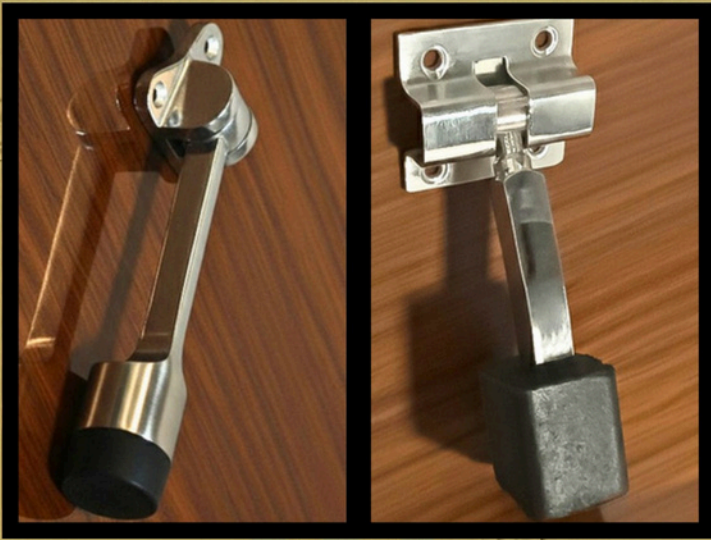

Door Stopper

STAINLESS STEEL

MRP: 94/-